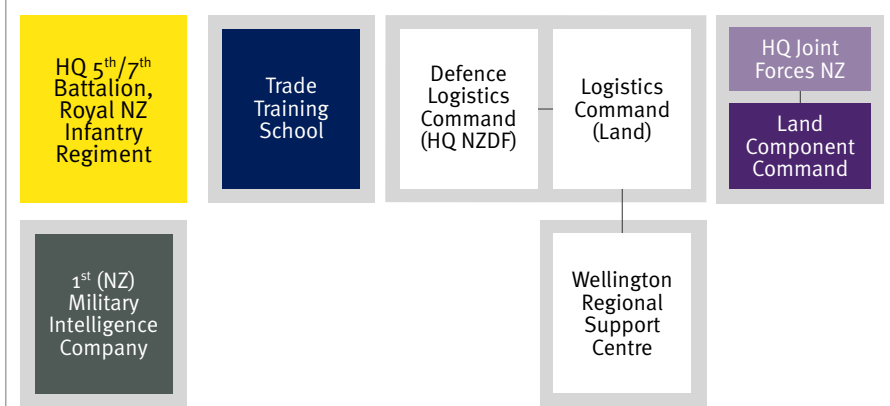

New Zealand Army by Location

Correct as at 5 May 2015

WAIOURU

AUCKLAND / PAPA KURA

LINTON / PALMERSTON NORTH

TRENTHAM

WELLINGTON

BURNHAM