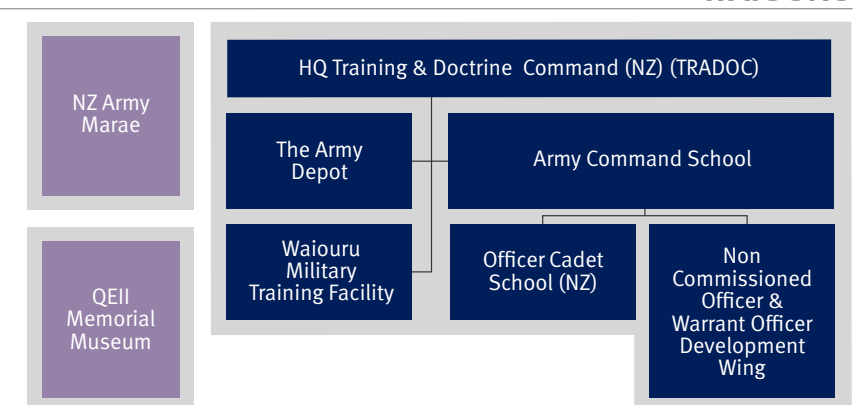

New Zealand Army by Location

Correct as at 5 May 2015

WAIOURU

AUCKLAND / PAPA KURA

LINTON / PALMERSTON NORTH

TRENTHAM

WELLINGTON

BURNHAM

Special Operations	Health Services	Engineering	NZ Cavalry (LAV)	Artillery	Headquarters	Infantry Reserve Sub-Unit	Defence Camp
Combat Service Support	Support	Signals	Infantry	Army Reserve	Training	Infantry Reserve Location	Headquarters / Defence Facility