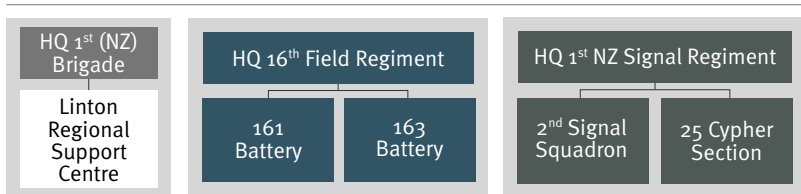

New Zealand Army by Location

Correct as at 5 May 2015

WAIOURU

AUCKLAND / PAPA KURA

LINTON / PALMERSTON NORTH

TRENTHAM

WELLINGTON

BURNHAM