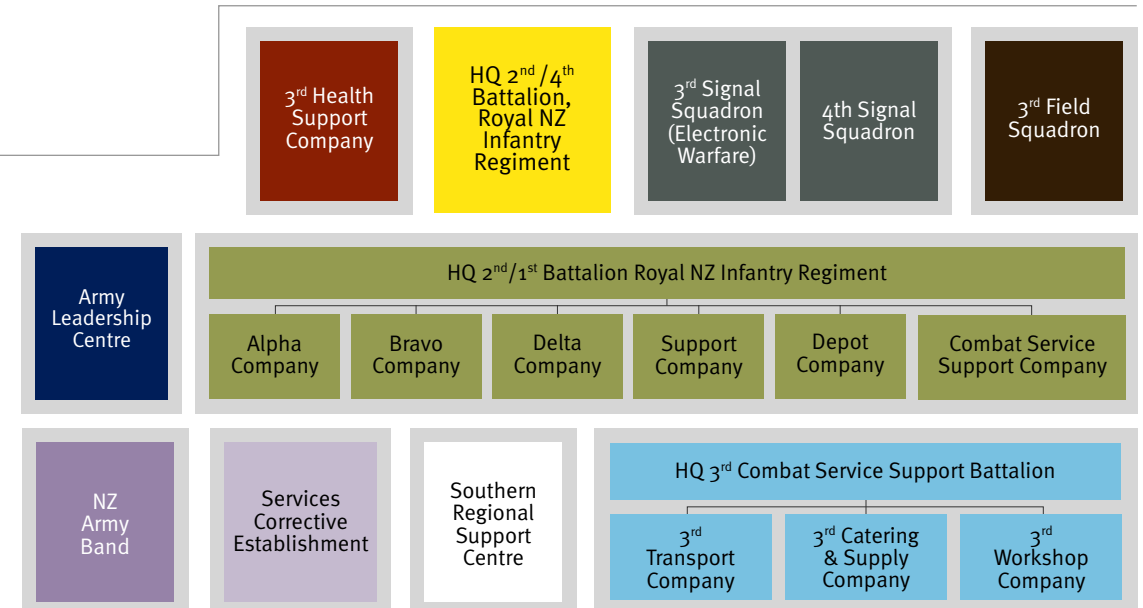

New Zealand Army by Location

Correct as at 5 May 2015

WAIOURU

AUCKLAND / PAPA KURA

LINTON / PALMERSTON NORTH

TRENTHAM

WELLINGTON

BURNHAM

Special Operations	Health Services	Engineering	NZ Cavalry (LAV)	Artillery	Headquarters	Infantry Reserve Sub-Unit	Defence Camp
Combat Service Support	Support	Signals	Infantry	Army Reserve	Training	Infantry Reserve Location	Headquarters / Defence Facility