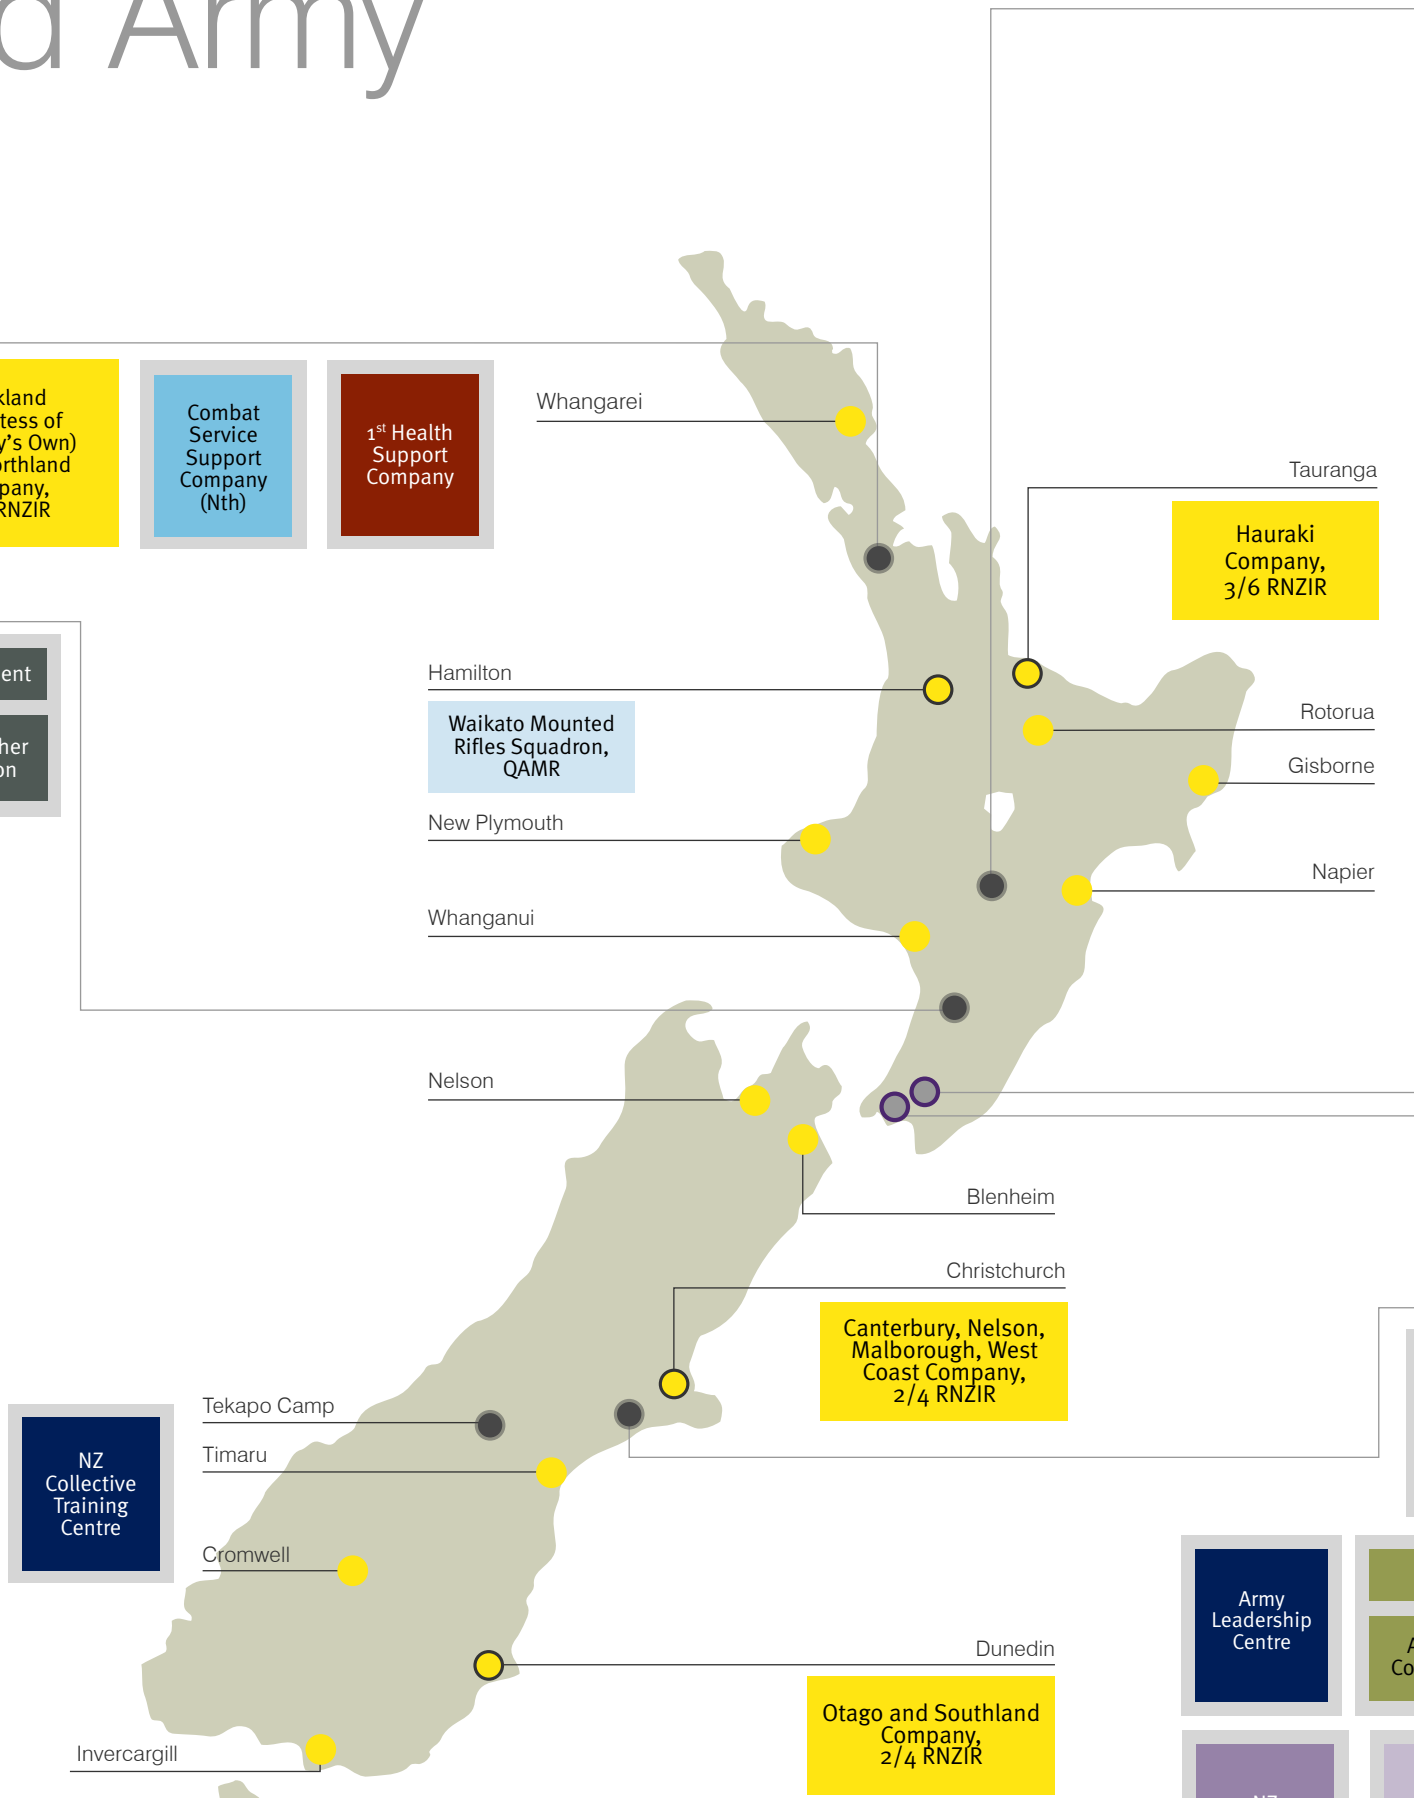

New Zealand Army by Location

Correct as at 5 May 2015

WAIOURU

AUCKLAND / PAPA KURA

LINTON / PALMERSTON NORTH

TRENTHAM

WELLINGTON

BURNHAM

Special Operations	Health Services	Engineering	NZ Cavalry (LAV)	Artillery	Headquarters	Infantry Reserve Sub-Unit	Defence Camp
Combat Service Support	Support	Signals	Infantry	Army Reserve	Training	Infantry Reserve Location	Headquarters / Defence Facility