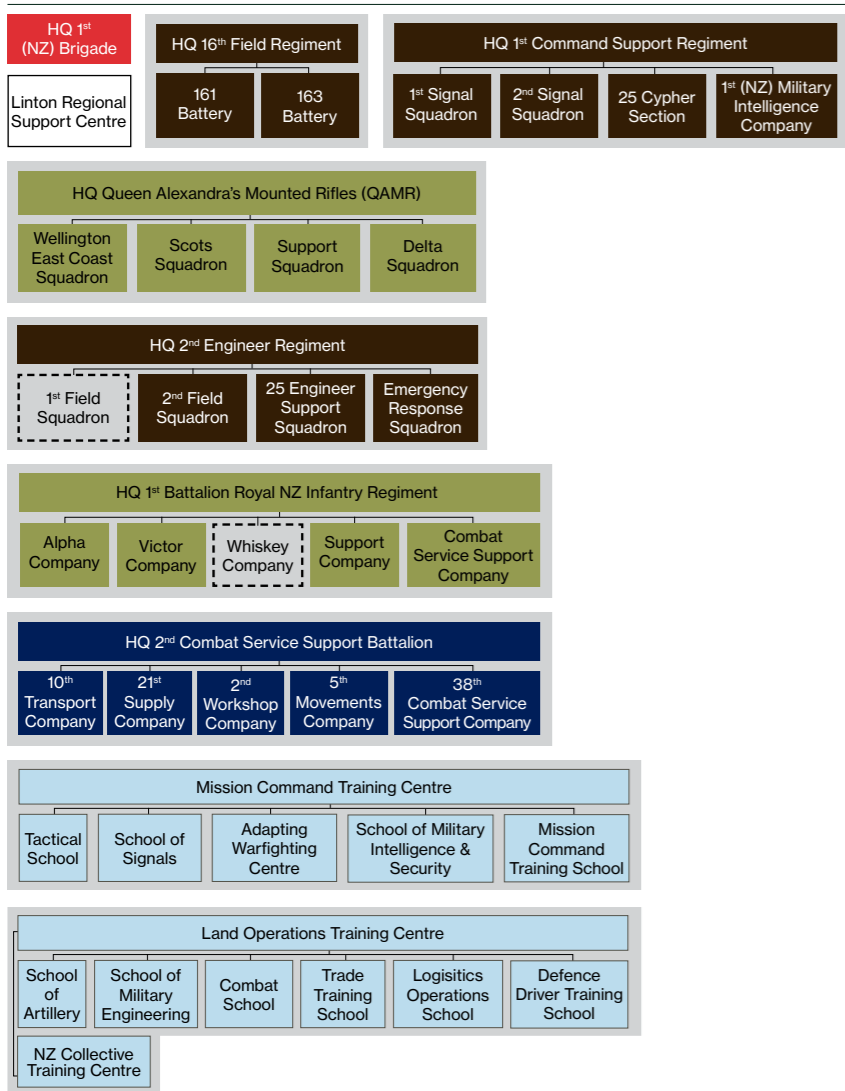

NEW ZEALAND ARMY BY LOCATION

Correct as at 1 February 2018

Many units within the NZ Army are spread across New Zealand in locations that enable the NZ Army to respond as required. The main NZ Army Camps are located in Waiouru, Trentham, Burnham, Linton and Papakura.

The following map shows the location of those units outlined in the Order of Battle (ORBAT).

AUCKLAND / PAKAPAKURA

LINTON / PALMERSTON NORTH

WAIOURU

TRENTHAM

WELLINGTON

BURNHAM

■ Combat
 ■ Combat Support
 ■ Combat Service Support
 ■ Training
 Service Support
 ● Headquarters
 ■ Formations
 ● Defence
 ● Infantry Reserve Sub-Unit
 Establishment not posted