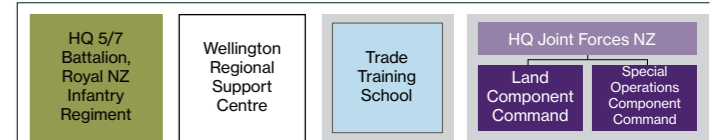

NEW ZEALAND ARMY BY LOCATION

Correct as at 1 February 2018

Many units within the NZ Army are spread across New Zealand in locations that enable the NZ Army to respond as required. The main NZ Army Camps are located in Waiouru, Trentham, Burnham, Linton and Papakura.

The following map shows the location of those units outlined in the Order of Battle (ORBAT).

AUCKLAND / PAKAPAKURA

LINTON / PALMERSTON NORTH

WAIOURU

TRENTHAM

WELLINGTON

BURNHAM

■ Combat
 ■ Combat Support
 ■ Combat Service Support
 ■ Training
 Service Support
 ● Headquarters
 ■ Formations
 ● Defence
 ● Infantry Reserve Sub-Unit
 Establishment not posted