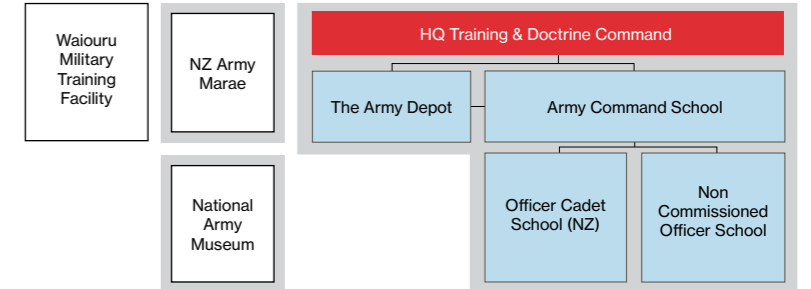

NEW ZEALAND ARMY BY LOCATION

Correct as at 1 February 2018

Many units within the NZ Army are spread across New Zealand in locations that enable the NZ Army to respond as required. The main NZ Army Camps are located in Waiouru, Trentham, Burnham, Linton and Papakura.

The following map shows the location of those units outlined in the Order of Battle (ORBAT).

AUCKLAND / PAKAPAKURA

LINTON / PALMERSTON NORTH

WAIOURU

TRENTHAM

WELLINGTON

BURNHAM

■ Combat
 ■ Combat Support
 ■ Combat Service Support
 ■ Training
 Service Support
 ● Headquarters
 ■ Formations
 ● Defence
 ● Infantry Reserve Sub-Unit
 Establishment not posted